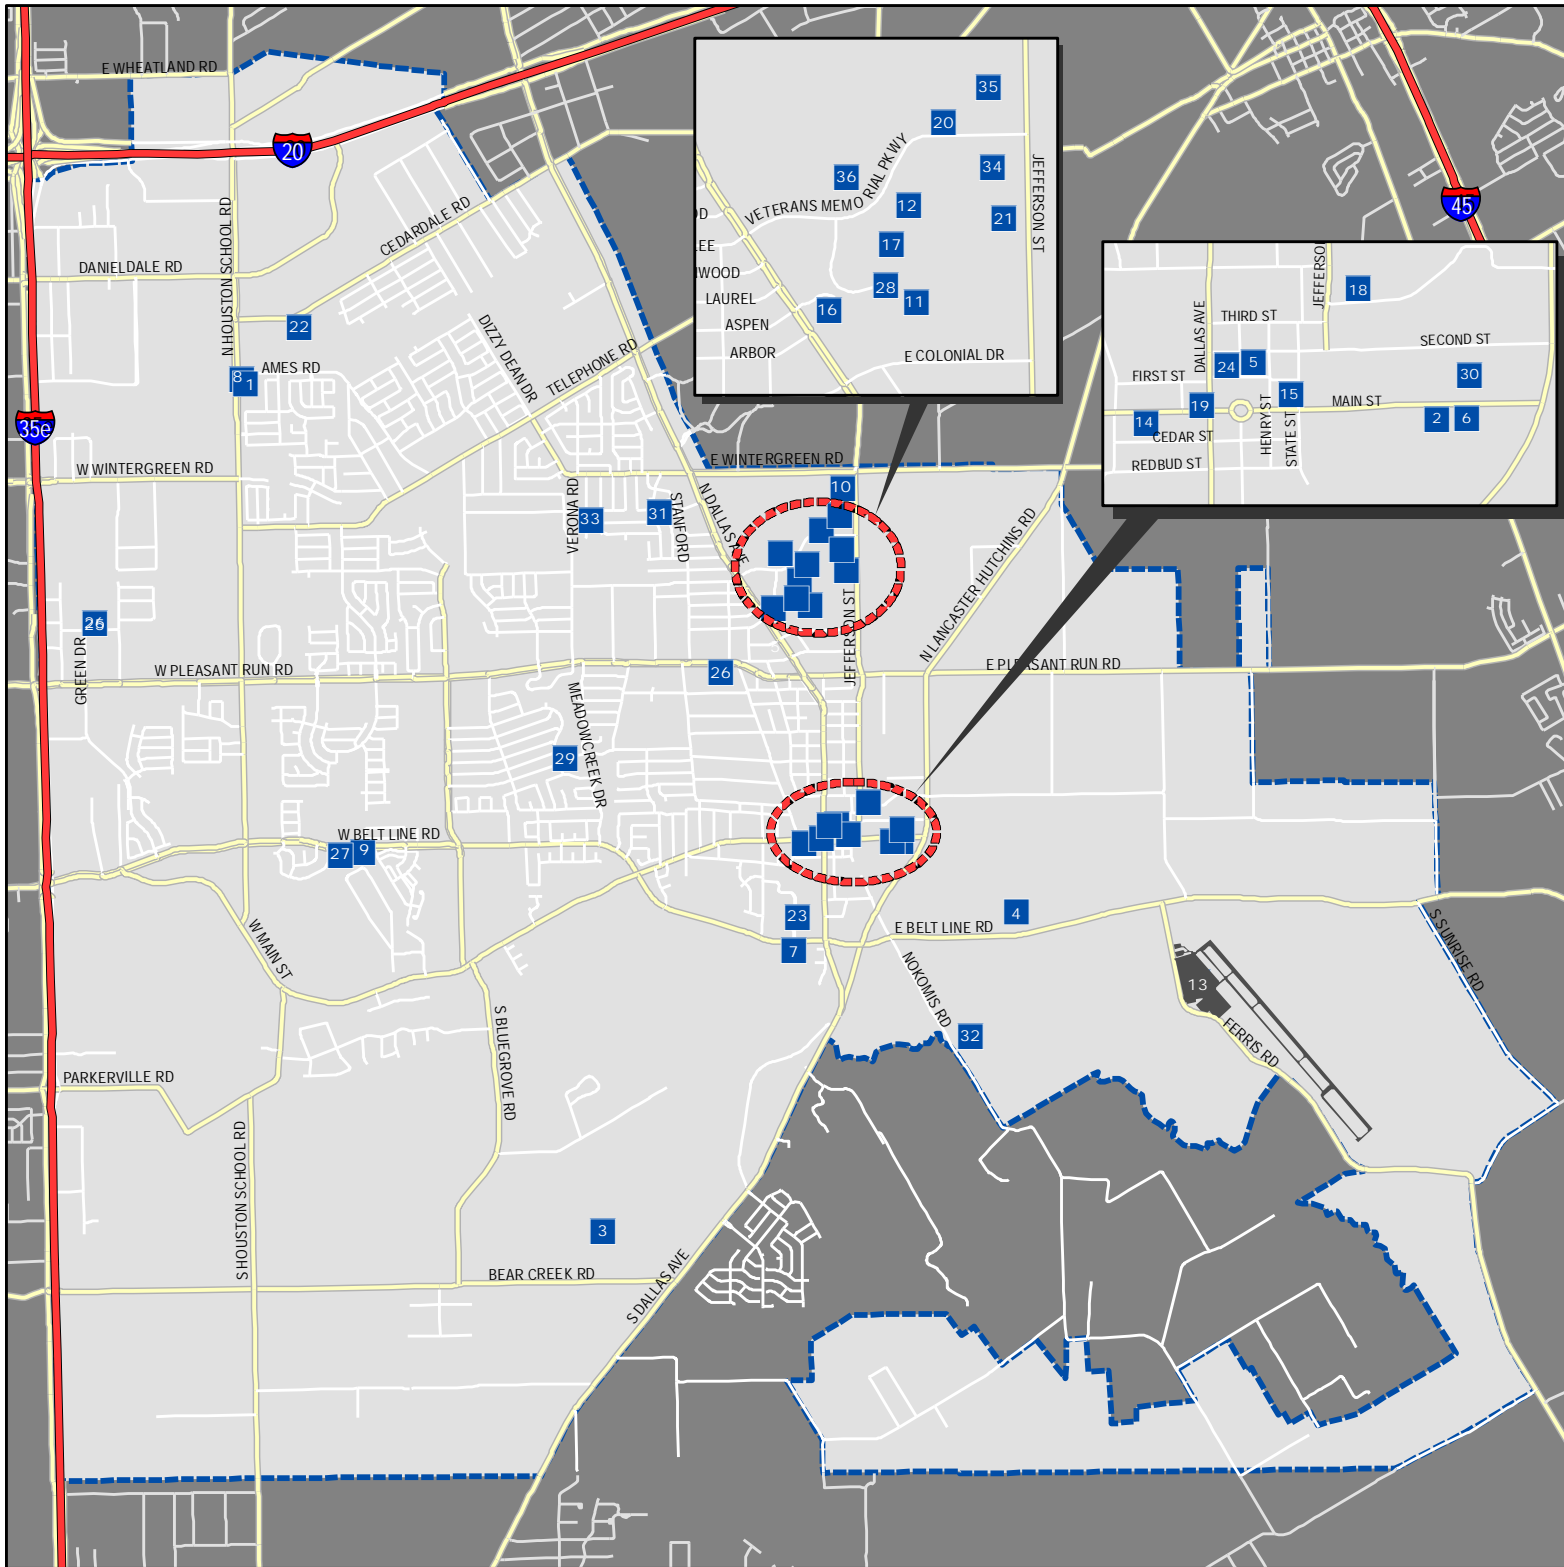

City of Lancaster City Facilities

ID	Facility Name	Facility Address
1	Ames Pump Station	3624 Ames Rd
2	Animal Shelter	700 E. Main St
3	Bear Creek Nature Park	1000 Bear Creek Rd
4	Belt Line Rd Water Tower	1104 E Belt Line Rd
5	City Hall	211 N. Henry St
6	Community Development	700 E. Main St
7	Country View Golf Course	240 W. Beltline Rd
8	Fire Station #2	3132 N. Houston School Rd
9	Fire Station #3	1960 W. Beltline Rd
10	Jrw Pump Station	1999 Jefferson St
11	Library	1600 Veterans Memorial Pkwy
12	Life Center	240 Veterans Memorial Pkwy
13	Municipal Airport	730 Ferris Rd
14	Municipal Court	220 W. Main St
15	Community House	100 N Henry St
16	Public Safety	1650 N. Dallas Ave
17	Recreation Center	1700 Veterans Memorial Pkwy
18	Vehicle Maintenance	521 E. Third St
19	Visitors Center	103 N Dallas Ave
20	Concession Stand 1	275 Veterans Memorial Pkwy
21	Concession Stand 2	1749 Jefferson St
22	Cedardale Softball Park	1930 Cedardale Rd
23	City Park	211 W Belt Line Rd
24	Heritage Park	250 N Dallas Ave
25	J.A. Dewberry Park	2975 Green Dr
26	Jaycee Park	620 W Pleasant Run Rd
27	Kidsquare Park	1990 W Belt Line Rd
28	Lancaster Community Park	1700 Veterans Memorial Pkwy
29	Meadowcreek Park	901 Meadowcreek Dr
30	Rocky Crest Park	625 E Main St
31	Stanford Park	791 Stanford Dr
32	Ten Mile Creek Preserve	900 Nokomis Rd
33	Verona Park	2390 Verona Dr
34	Football Fields	Veterans Memorial Pkwy
35	Soccer Fields	Veterans Memorial Pkwy
36	Royce Clayton Baseball	225 Veterans Memorial Pkwy