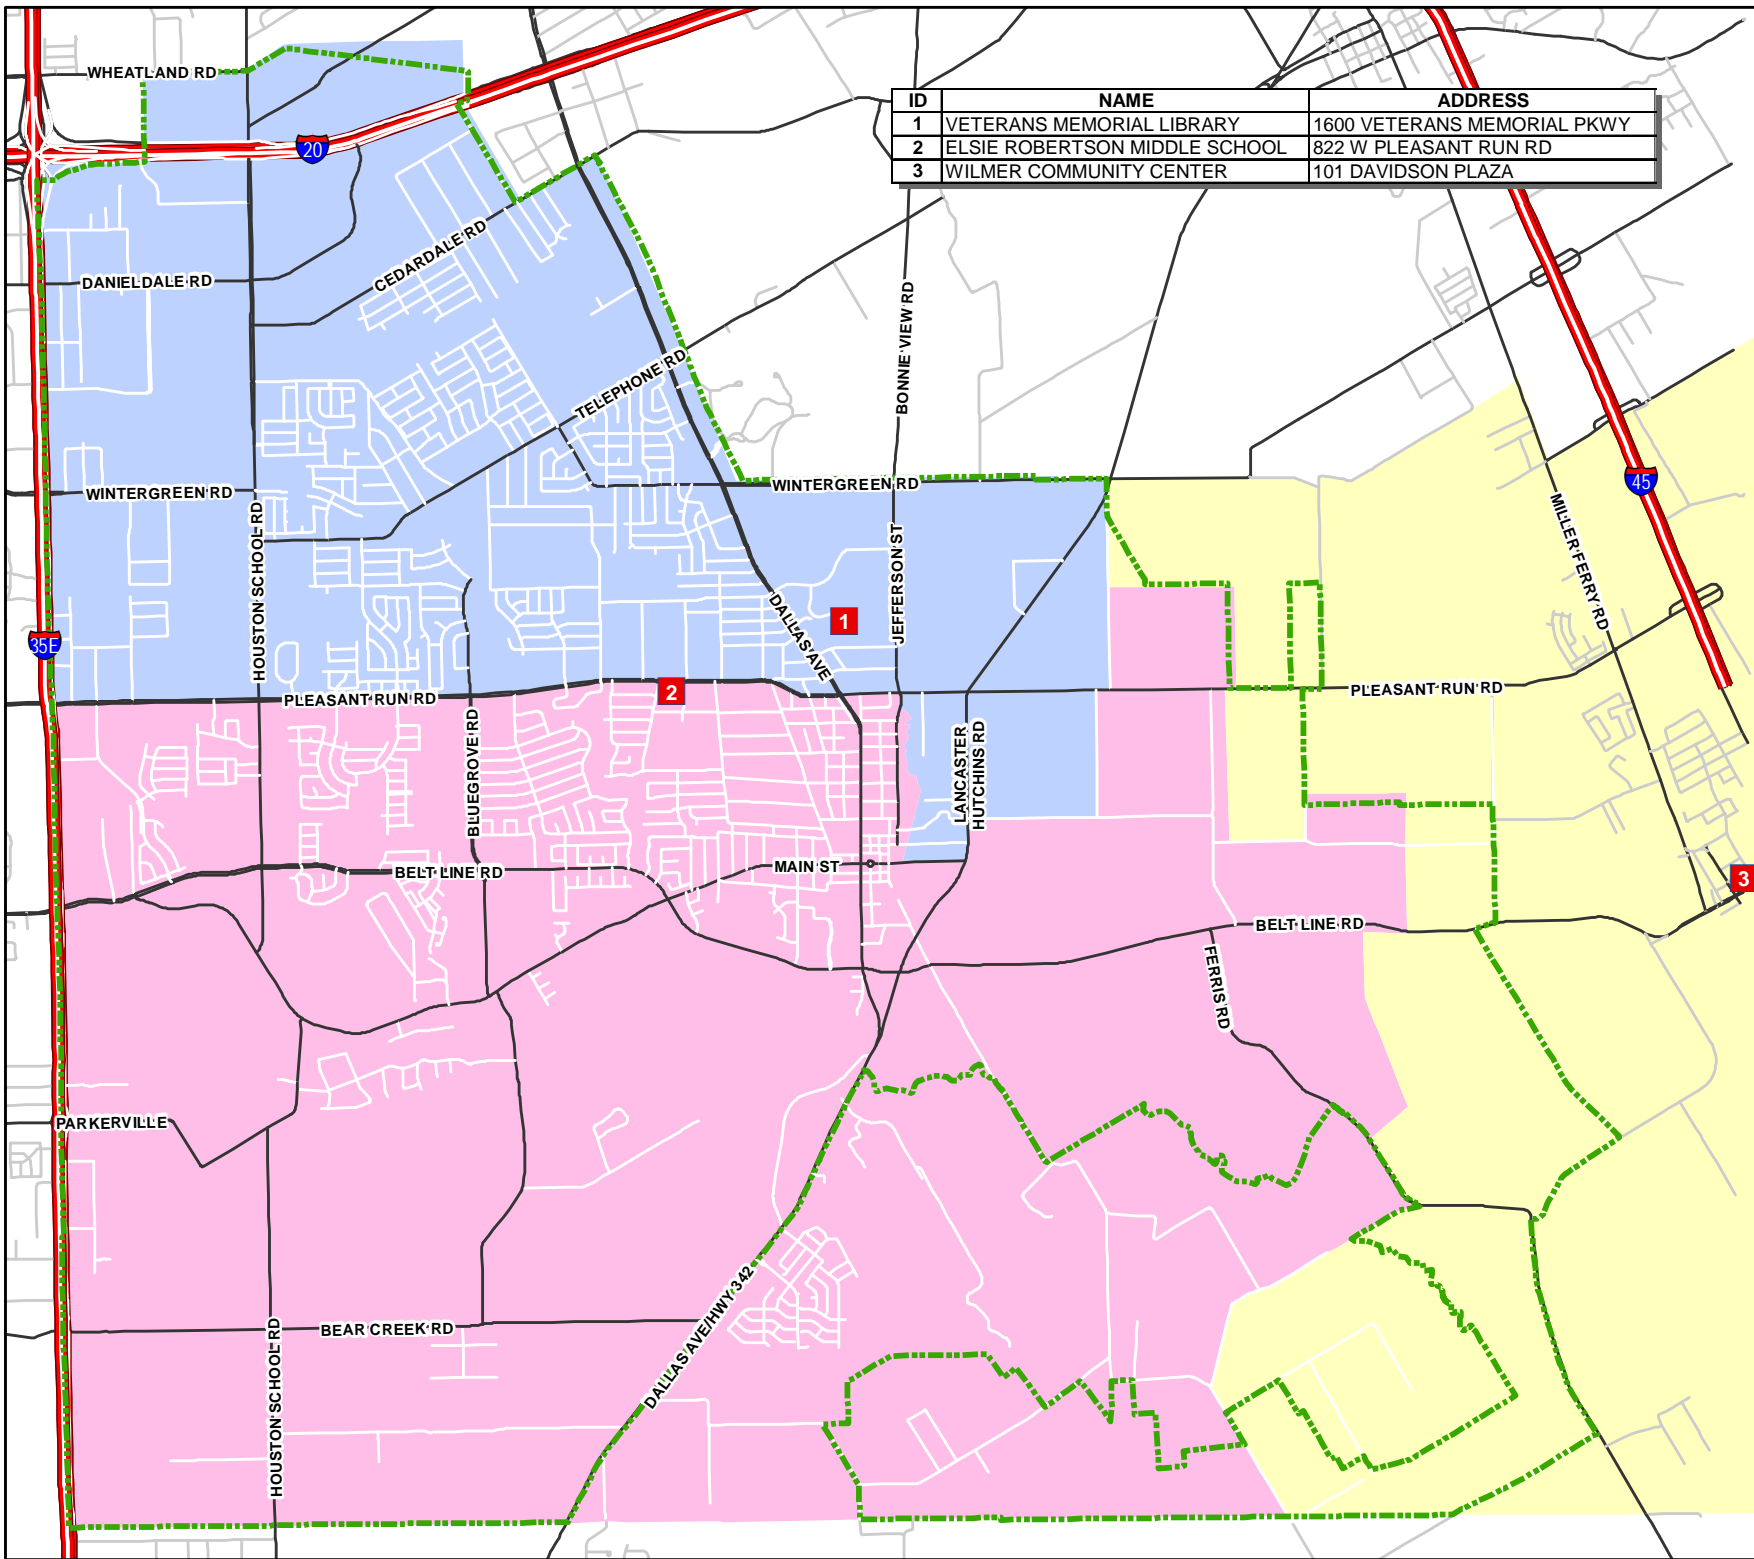

Places to Vote

ID	NAME	ADDRESS
1	VETERANS MEMORIAL LIBRARY	1600 VETERANS MEMORIAL PKWY
2	ELSIE ROBERTSON MIDDLE SCHOOL	822 W PLEASANT RUN RD
3	WILMER COMMUNITY CENTER	101 DAVIDSON PLAZA

-  City Limits
-  Polling Places
- Polling Areas**
-  Area 1
-  Area 2
-  Area 3