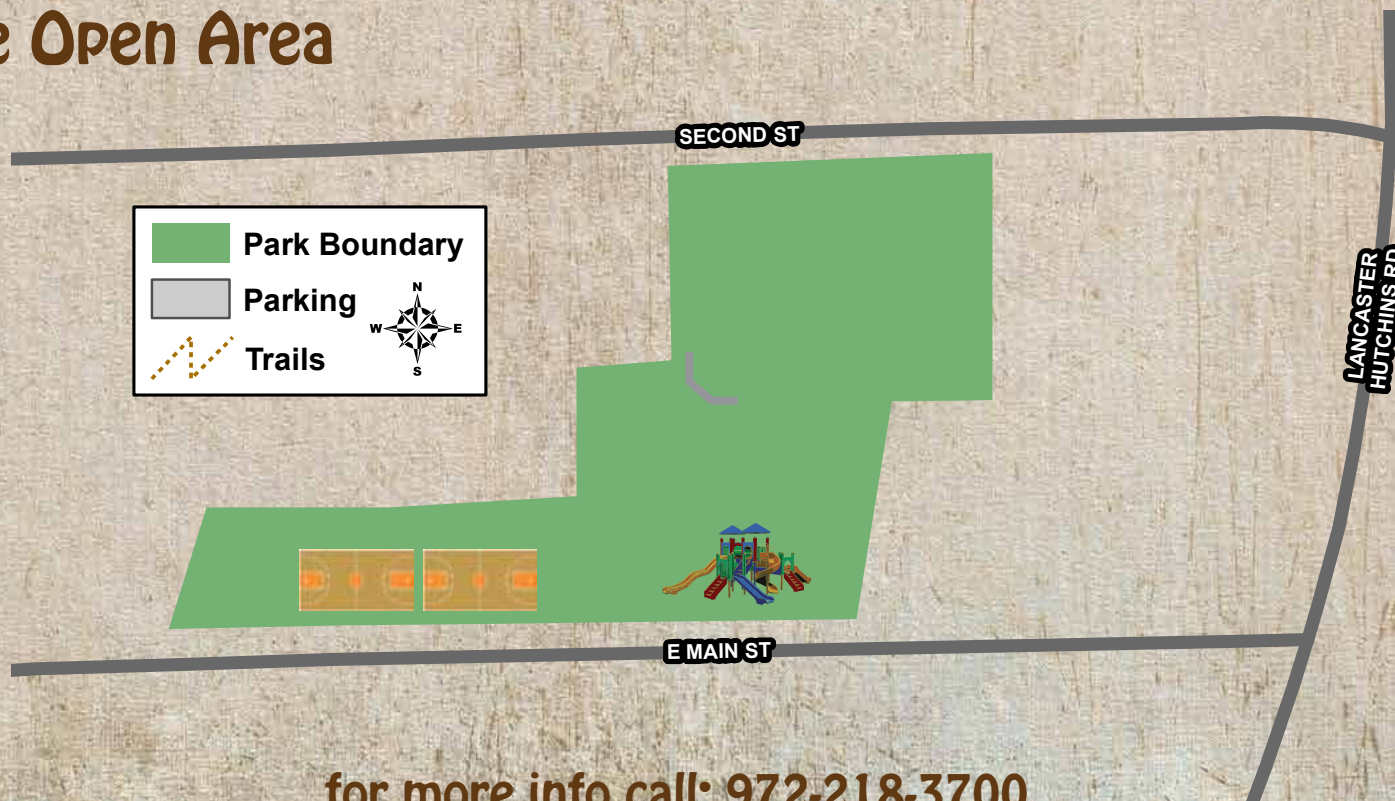

# Rocky Crest Park

625 E Main St

## Amenities:

- Pavilion - 4 Tables
- 2 Basketball Courts
- Backstop
- Playground
- Large Open Area

for more info call: 972-218-3700