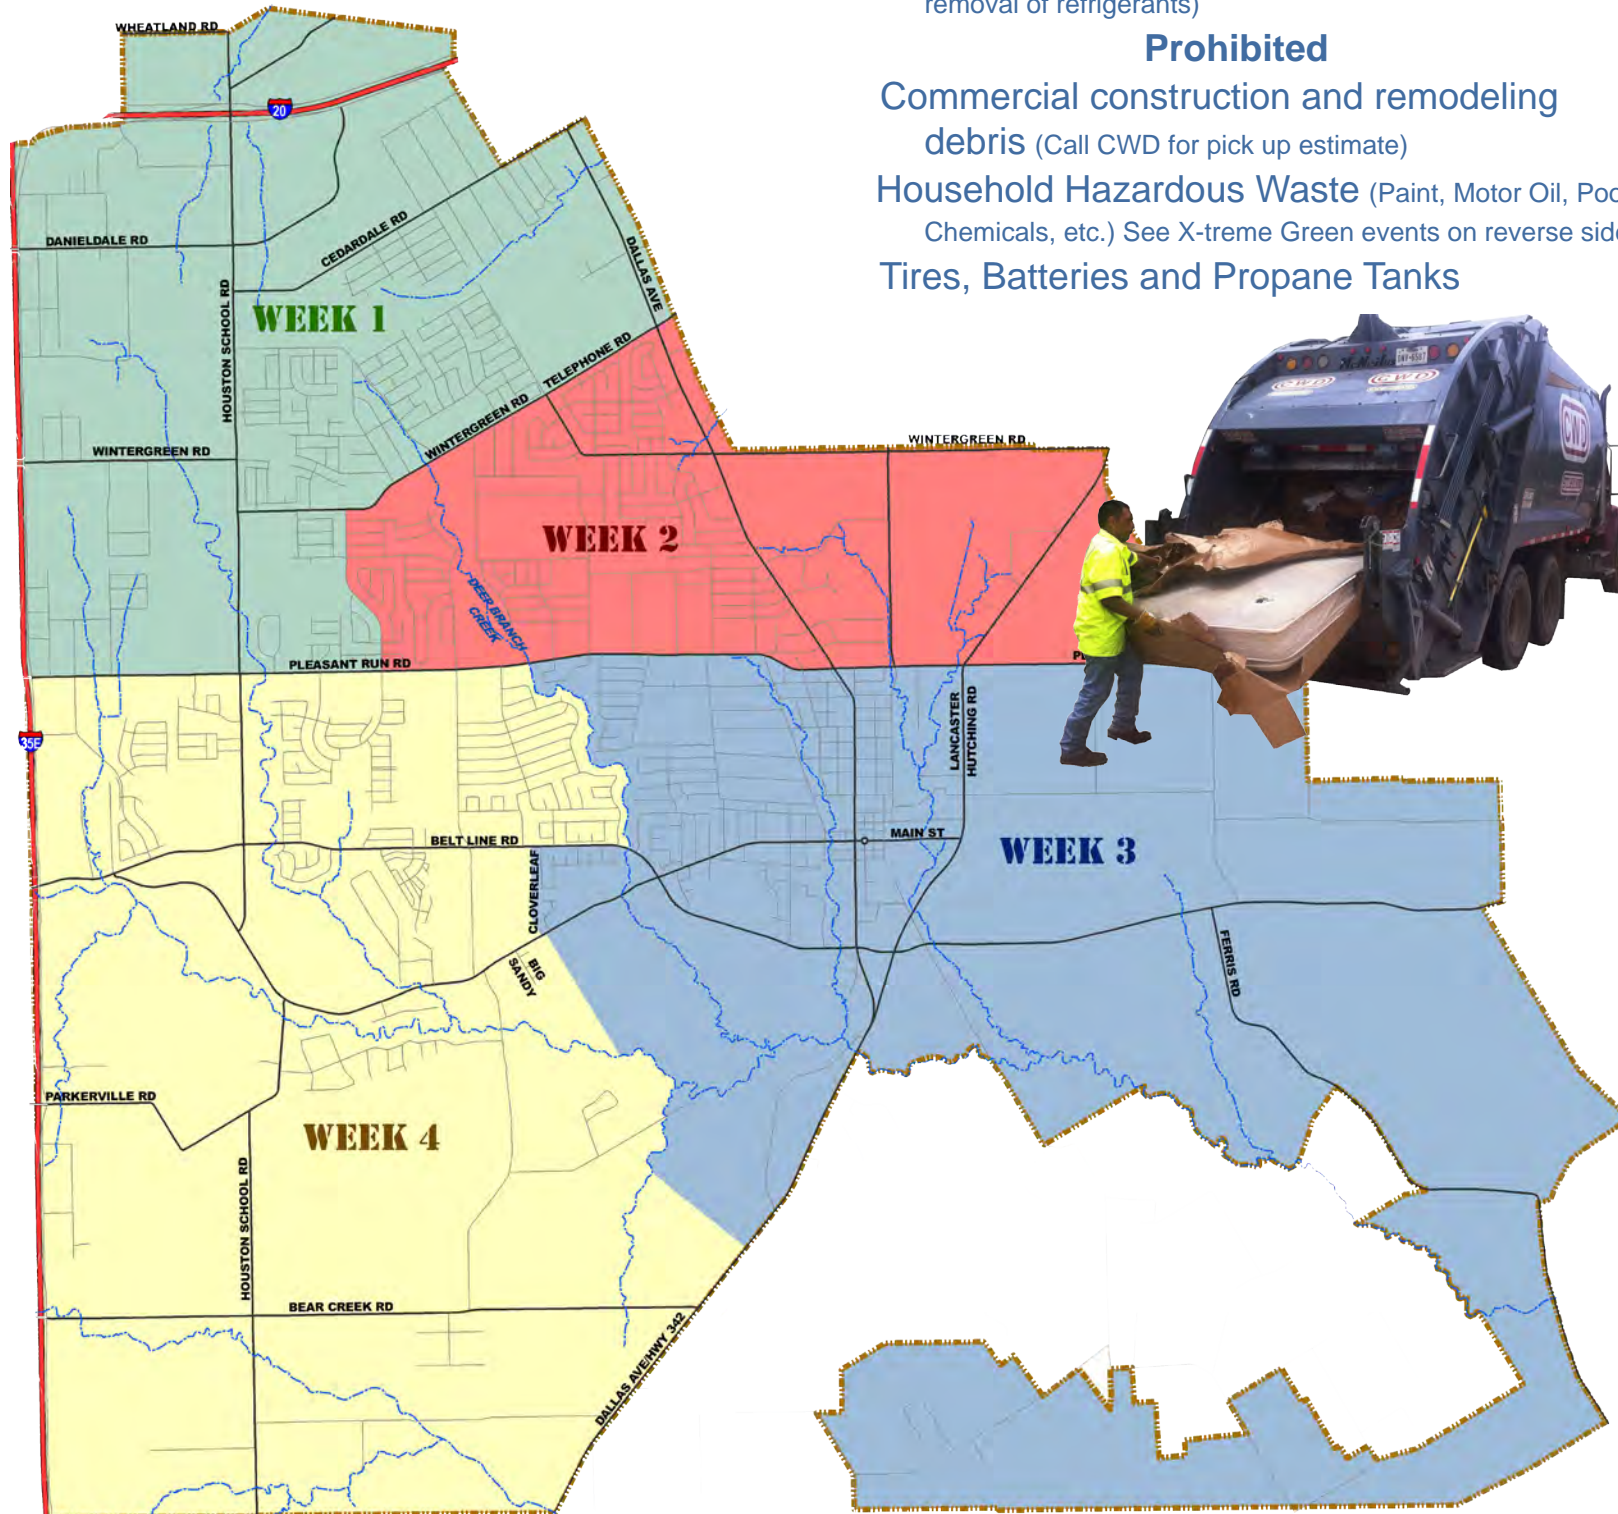

Holiday Service Schedule

CWD observes three holidays a year: New Year's Day, Thanksgiving Day and Christmas Day. Service will resume the following day.

Bi-Monthly Curbside Brush/Bulky Waste Collection

Acceptable

Washing Machines, Dryers, Water Heaters & Kitchen Appliances
Toys, Yard Tools & Furniture
Bundled Carpet in 4 ft. lengths
Bagged Leaves & Loose Brush
Refrigerators/Freezers (Must be tagged certifying removal of refrigerants)

Prohibited

Commercial construction and remodeling debris (Call CWD for pick up estimate)
Household Hazardous Waste (Paint, Motor Oil, Pool Chemicals, etc.) See X-treme Green events on reverse side
Tires, Batteries and Propane Tanks

Additional Information

Bulk trash is picked up bi-monthly, on the even months. Residents may place up to 12 cubic yards of brush/bulky waste out.

Please reference the map to the left to find your service area and the chart at the bottom to find your service week.

On odd months, residents may drop off up to 12 cubic yards at the CWD transfer station at the following address:

2010 California Crossing
Dallas, Texas 75220

A copy of your current water bill is required. Charges will apply to volumes in excess of 12 cubic yards.

All brush and bulk materials must be set out and ready for pick up by 7:00 AM the Monday of your collection week.

Bulk Trash Schedule				
Month	Area 1	Area 2	Area 3	Area 4
Jan	NO BULK TRASH COLLECTION			
Feb	Week 1	Week 2	Week 3	Week 4
Mar	NO BULK TRASH COLLECTION			
Apr	Week 1	Week 2	Week 3	Week 4
May	NO BULK TRASH COLLECTION			
Jun	Week 1	Week 2	Week 3	Week 4
Jul	NO BULK TRASH COLLECTION			
Aug	Week 1	Week 2	Week 3	Week 4
Sept	NO BULK TRASH COLLECTION			
Oct	Week 1	Week 2	Week 3	Week 4
Nov	NO BULK TRASH COLLECTION			
Dec	Week 1	Week 2	Week 3	Week 4

Visit www.Lancaster-tx.com for a full size map

Visit www.Lancaster-tx.com for exact dates

Residential Trash, Recycling and Brush & Bulk Service

City of Lancaster
211 N. Henry Street
Lancaster, Texas 75146
972.218.1300
www.Lancaster-tx.com

CommunityWasteDisposal.com
Since 1984
2010 California Crossing
Dallas, Texas 75220-2310
telephone
972.392.9300 • 817.795.9300
facsimile
972.392.9301

www.CommunityWasteDisposal.com