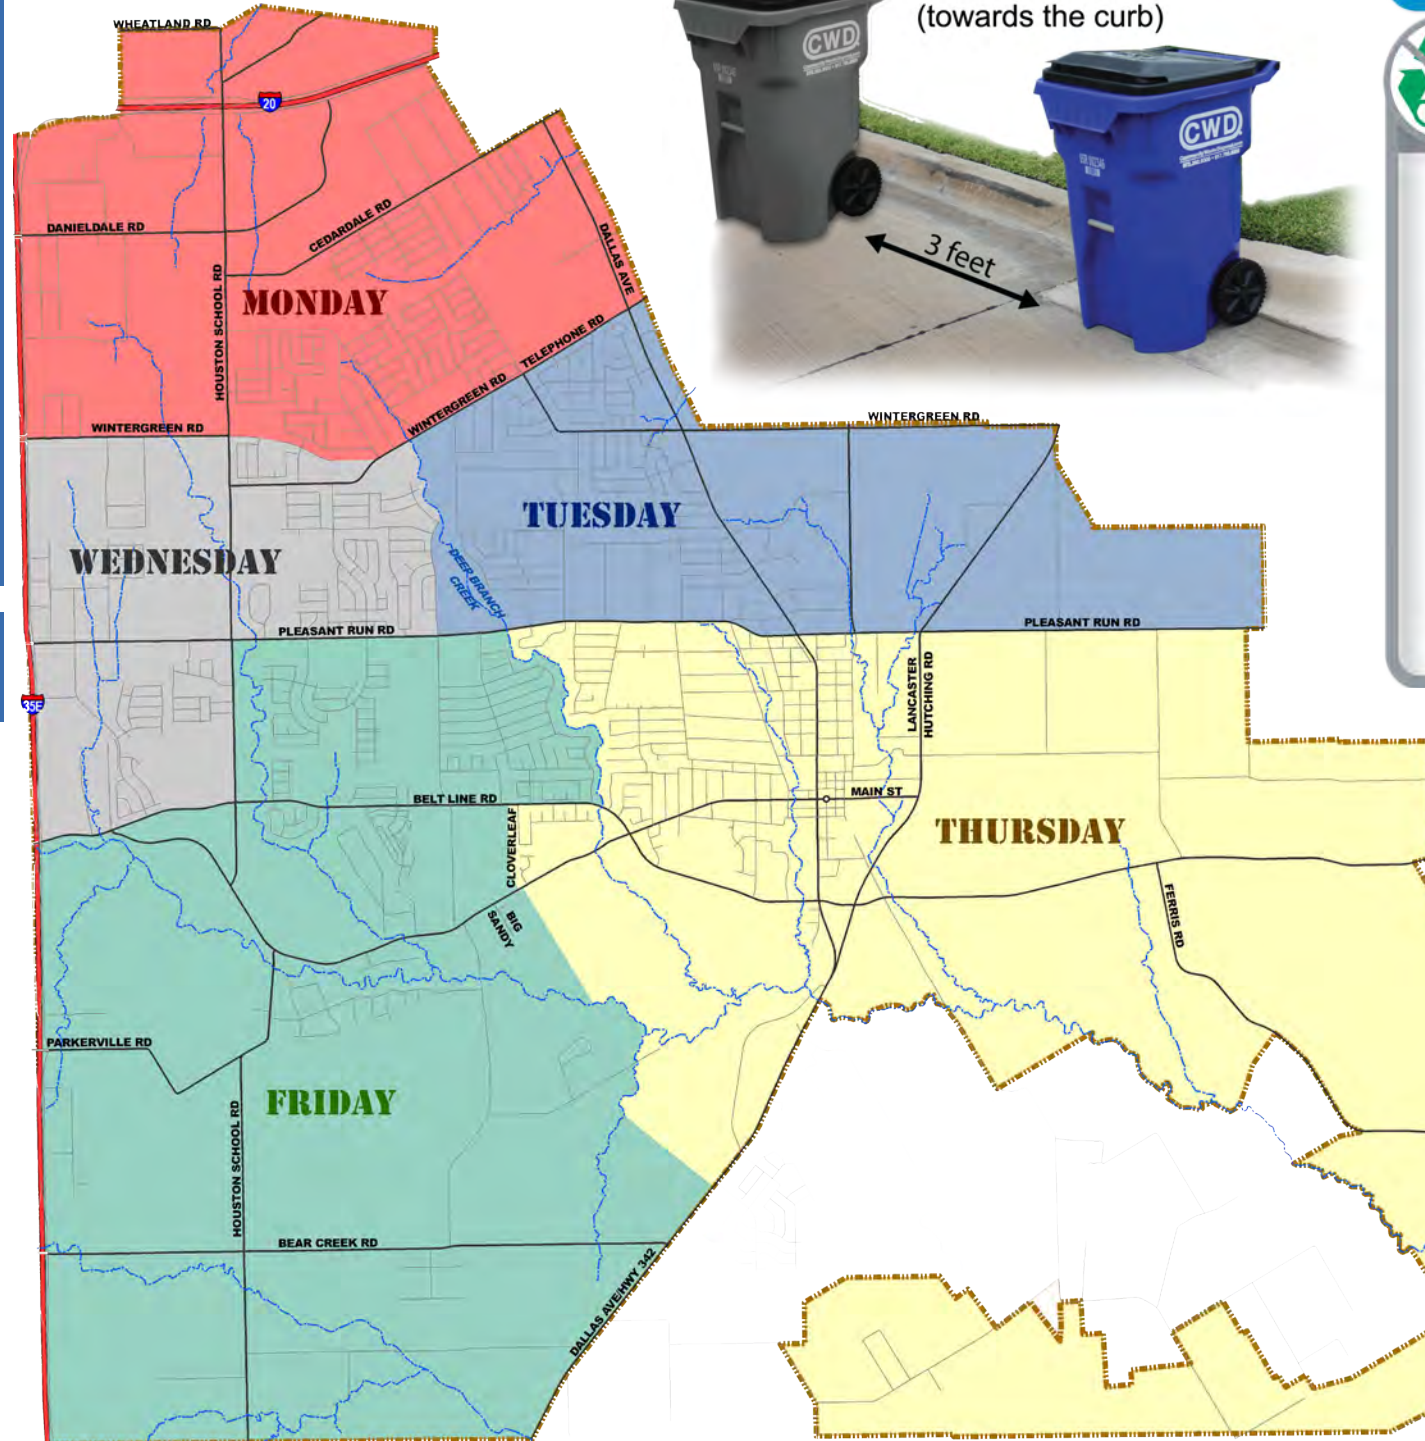

Visit www.CWD.to for more information on these events.

NEW CART COLORS

TRASH

RECYCLE

Your new TRASH carts are GRAY
Your new RECYCLE carts are BLUE

[Weekly Trash and Recycle Collection]

For efficient driver retrieval, place both trash (gray) and recycle (blue) carts with handles towards to curb (See picture to below for proper cart placement)

Place carts out by 7:00 AM for service between 7:00 AM and 7:00 PM

Household trash should be in disposable bags inside 95-gallon trash carts

All items MUST be placed in carts

Carts must be 3 ft away from each other, 5 ft away from any obstacles: such as mailboxes, cars, fences, gas meters or drainage ditches and a 16 ft. clearance above the carts